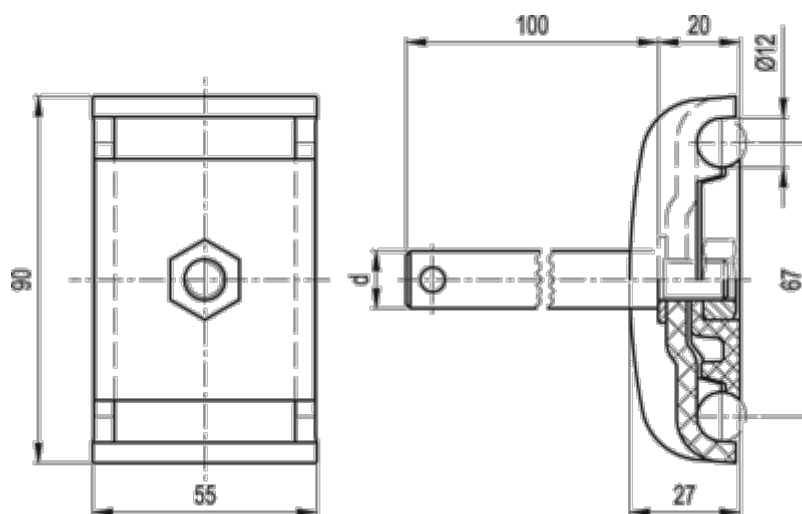

# Data Sheet

Article number: 2310419683  
Description: E+G Guide rail clamp  
MPG-2C-P16

## Measures

d = 16  
Weight (g) = 203